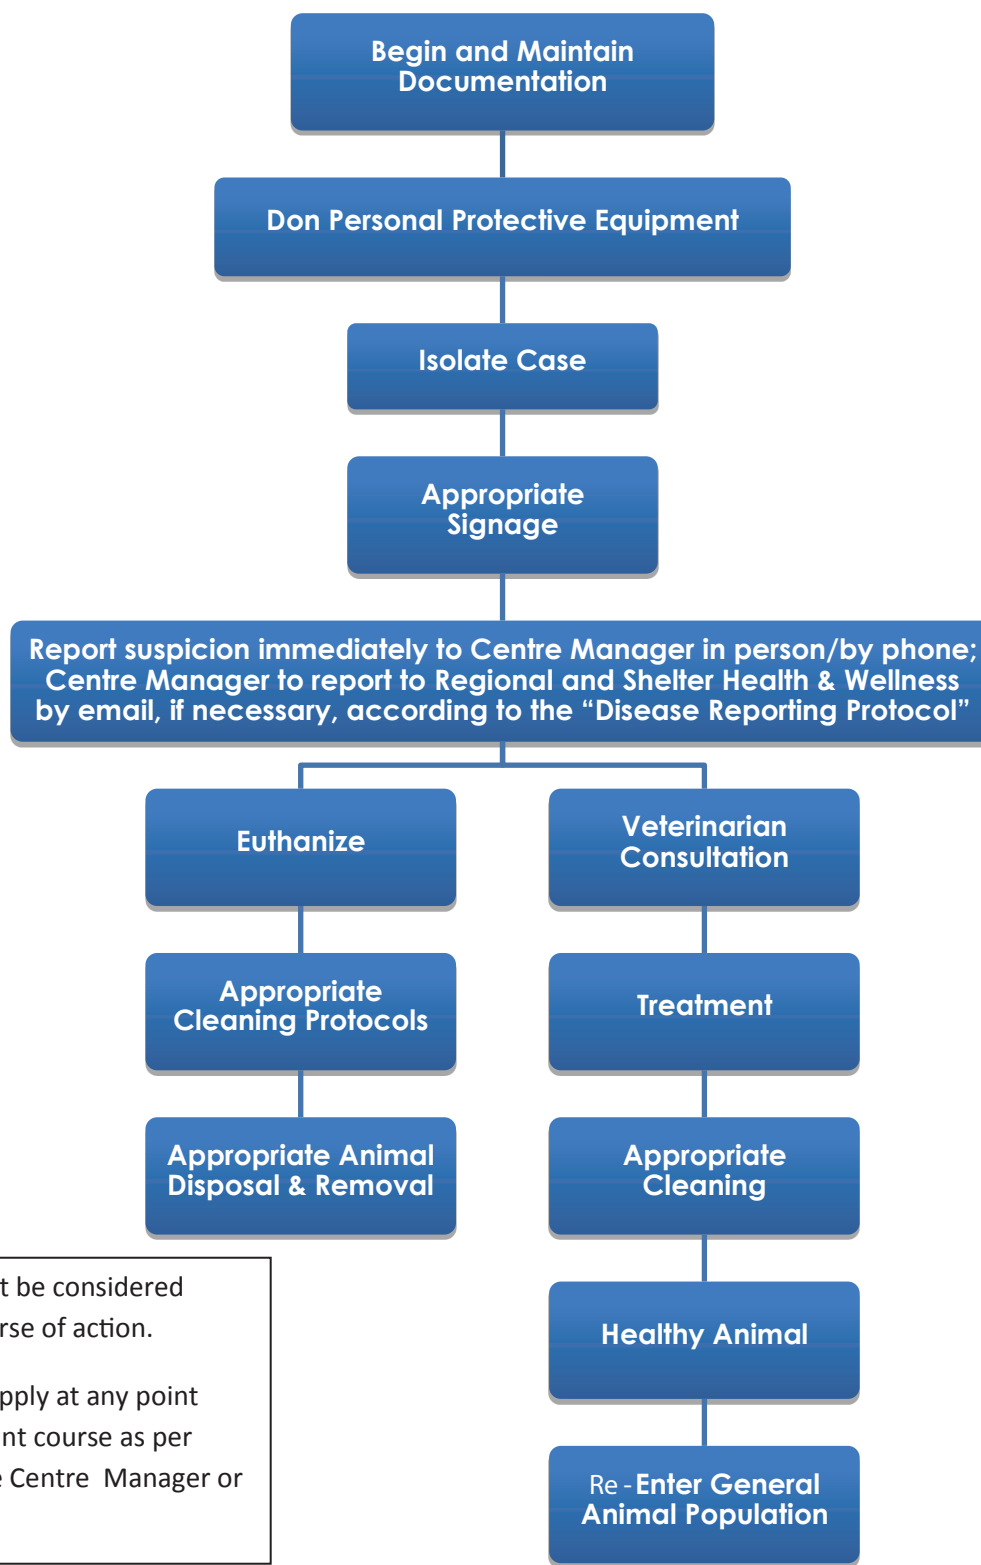

Management of Symptomatic Animals

*All resources must be considered when deciding course of action.

*Euthanasia may apply at any point during the treatment course as per discussion with the Centre Manager or Veterinarian.